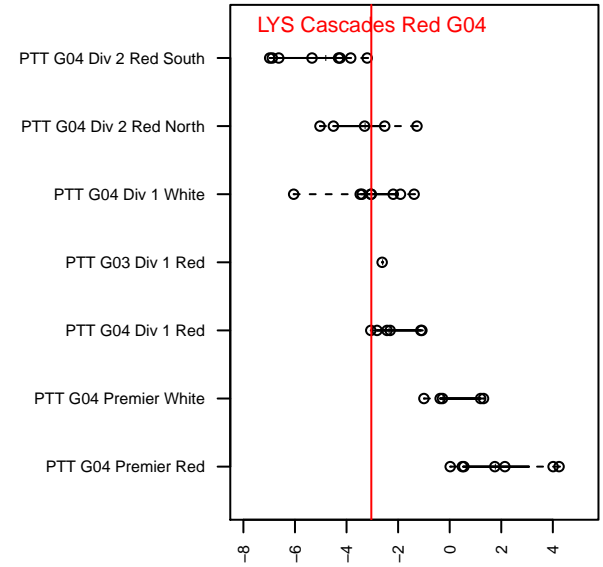

**attack and defense rating
relative to others at age
and all opponents in last 13 months**