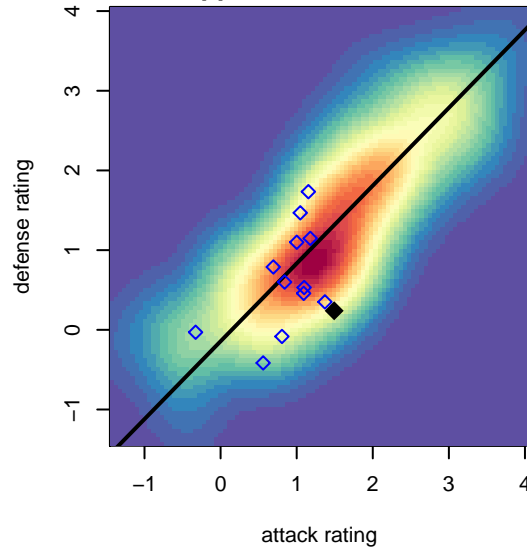

**attack and defense rating
relative to others at age
and all opponents in last 13 months**