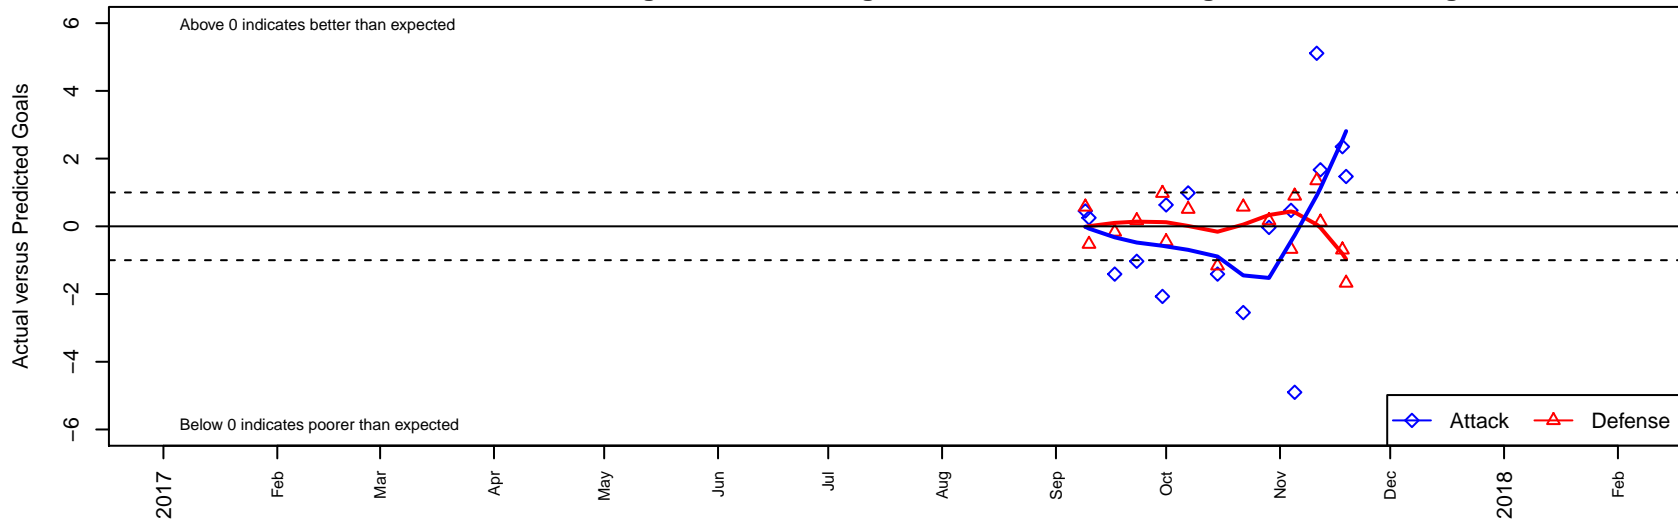

LYS Cascades Red G04

, OR
 G04 total strength=1050
 attack=4.45 defense=1.27
 fall league = PTT G04 Div 1 White

alt names used:
 LYS 04G Cascades Red
 LYS 04G Cascades Red

Venues played:
 2017 PTT G04 Division 1 White
 2017 OYS Founders Cup G04

LYS Cascades Red G04
 Dots are actual minus expected GF (blue circles) and GA (red triangles).
 Blue line is smoothed change in attack strength. Red is smoothed change in defense strength.

**attack and defense variance (black dot)
relative to other teams
and top 10 in region**