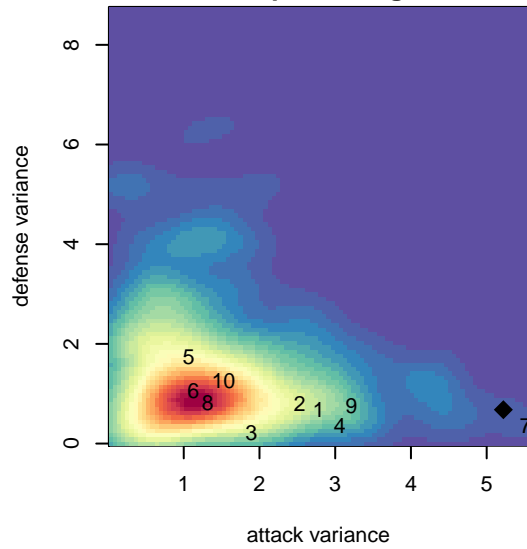

LYS Cascades Red G04

, OR
 G04 total strength=1050
 attack=4.45 defense=1.27
 fall league = PTT G04 Div 1 White

alt names used:
 LYS 04G Cascades Red
 LYS 04G Cascades Red

Venues played:
 2017 PTT G04 Division 1 White
 2017 OYS Founders Cup G04

LYS Cascades Red G04
 Dots are actual minus expected GF (blue circles) and GA (red triangles).
 Blue line is smoothed change in attack strength. Red is smoothed change in defense strength.

**attack and defense variance (black dot)
relative to other teams
and top 10 in region**